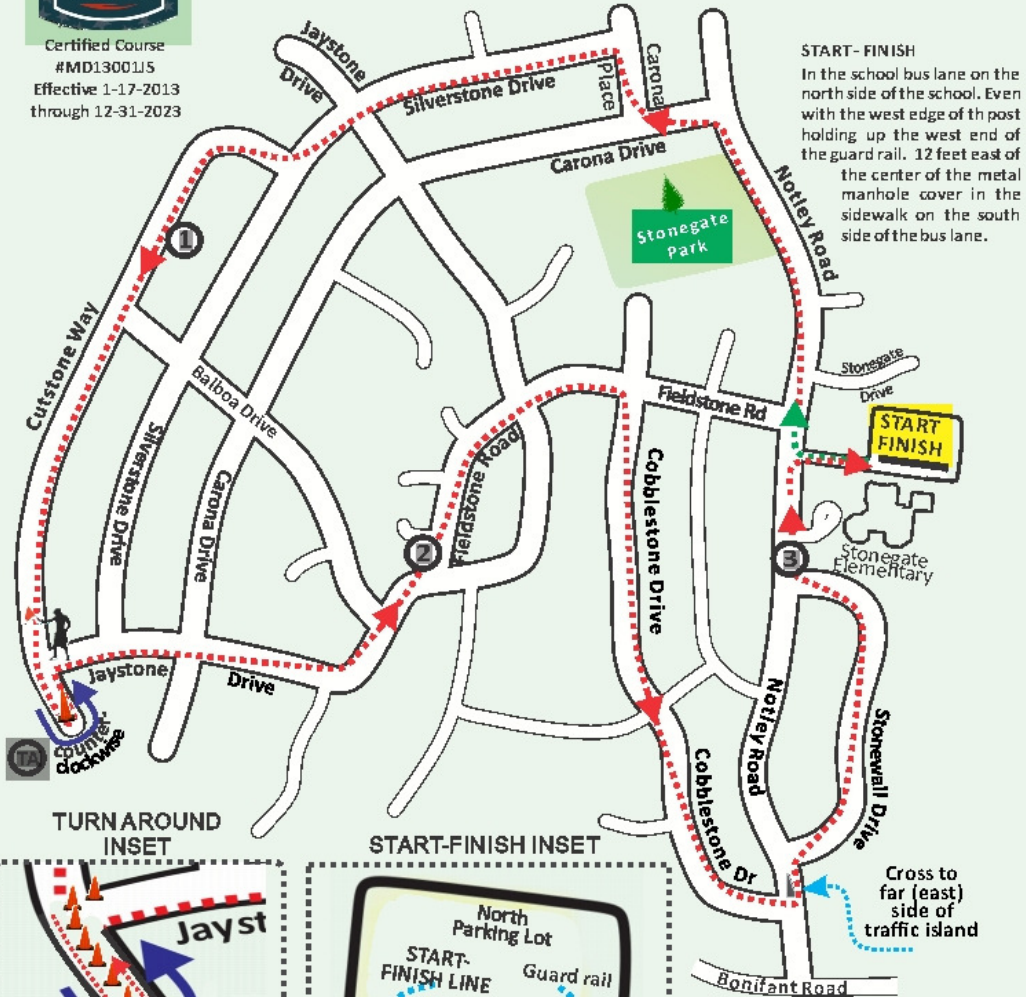

# Ben's Run 5K Route

Certified Course  
#MD1300115  
Effective 1-17-2013  
through 12-31-2023

Silver Spring Maryland

**START- FINISH**  
In the school bus lane on the north side of the school. Even with the west edge of the post holding up the west end of the guard rail. 12 feet east of the center of the metal manhole cover in the sidewalk on the south side of the bus lane.

**TURNAROUND INSET**

On Cutstone Way, between 14514 and 14512 Cutstone. 5 feet south of (beyond) light pole # 14004 on the west side. 10 feet past the center of the driveway to 14401 Cutstone.

**START-FINISH INSET**

Cross to far (east) side of traffic island

**Race Resources**

Measurement and Map by  
**Lyman Jordan**  
RaceResources.net