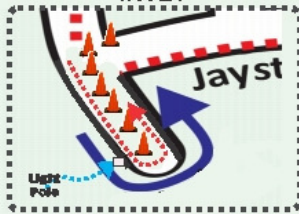

# Ben's Run 5K Route

Certified Course  
#MD1300115  
Effective 1-17-2013  
through 12-31-2023

Silver Spring Maryland

**START- FINISH**  
In the school bus lane on the north side of the school. Even with the west edge of the post holding up the west end of the guard rail. 12 feet east of the center of the metal manhole cover in the sidewalk on the south side of the bus lane.

**TURNAROUND INSET**

On Cutstone Way, between 14514 and 14512 Cutstone. 5 feet south of (beyond) light pole # 14004 on the west side. 10 feet past the center of the driveway to 14401 Cutstone.

**START-FINISH INSET**

Cross to far (east) side of traffic island

**Race Resources**

Measurement and Map by  
**Lyman Jordan**  
RaceResources.net